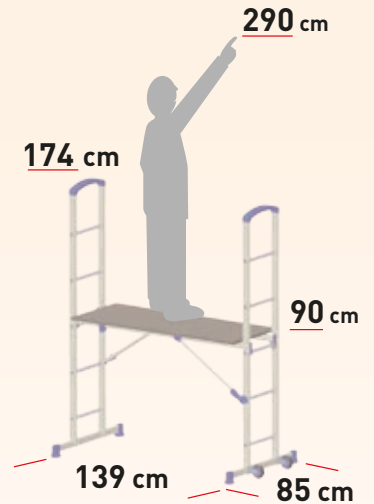

PENNY

PLATFORM:
123x40 cm

- Compact aluminium scaffolding.
- Suitable for domestic use only.
- Provided with platform

It means: FSC Norm - Environment respect

SAFETY: 
anti-overturning hooks

Easy movements thanks to the Ø 90 mm wheels

Stairwell position

Code	(kg)	(m ³)	Pieces	Ean
PEY	15	0,28	1	8028406106661